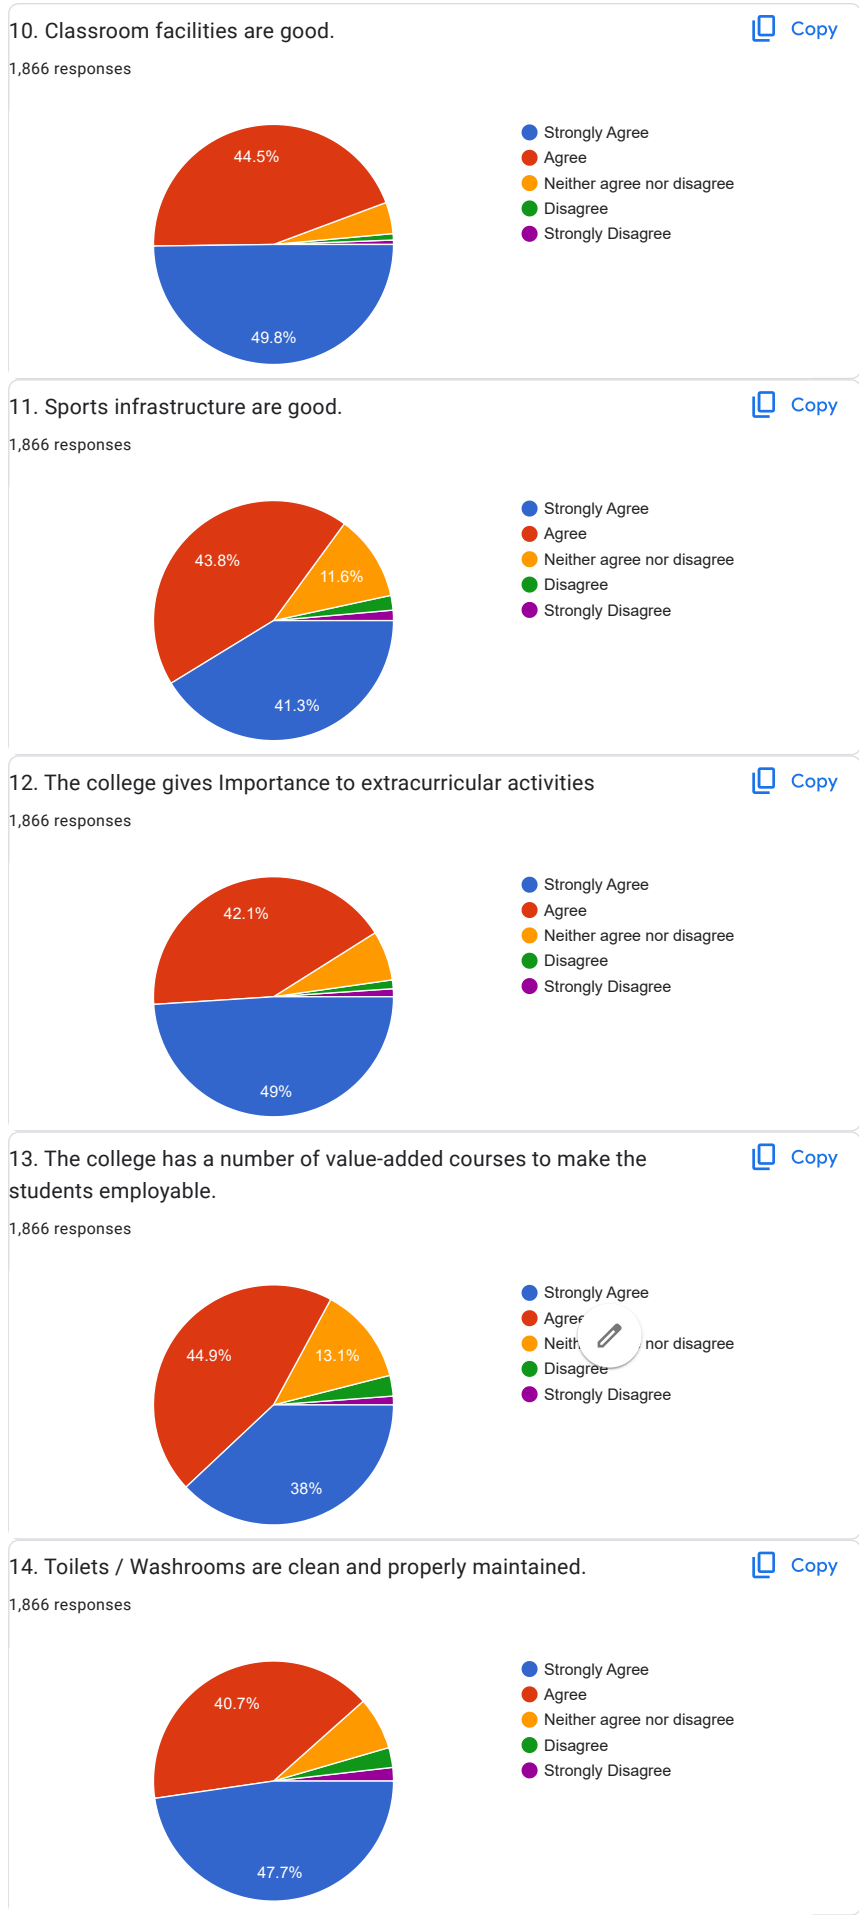

1. Student feedback indicates that more than 90% of students find the following to be satisfactory:
 - a. Teachers are regular and punctual in class (90.69%)
 - b. The classroom facilities are good. (93.87%)
 - c. The overall quality of the college regarding the Teaching-Learning process, Infrastructure and student support services is good. (90.12%)
 - d. 93.87% of respondents agreed that the safety and security of students have been ensured by the college.
2. Syllabus coverage as prescribed by the University of Calcutta, library facilities, technological support, student-teacher relationship have been found to be quite adequate by above 80% of the respondents.
3. 87% of the respondents have agreed that class delivery was not hampered during the Lockdown and 89.37% felt that the overall learning environment in the college is good.
4. 96% of the respondents from the science section have found the laboratory facilities and infrastructure to be adequate and well maintained.
5. 79% of the respondents from the commerce section also found the IT lab facilities to be adequate.
6. Almost 84% of respondents found the sports infrastructure to be good.
7. 83% stated that the number of value-added courses available would increase their chance of employability.
8. Around 15% of students (respondents) indicated that the extracurricular activities were not adequate.
9. 82% were satisfied with the services of the college administrative offices while 88% find the college to be clean and well-maintained.

0304210263

1504210024

0304200323

0304210128

0304210250

0304200081

0304200315

1,765 more responses are hidden