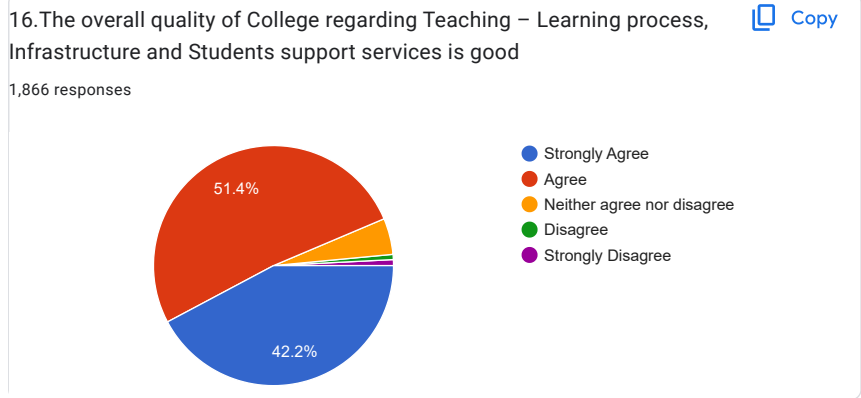

This content is neither created nor endorsed by Google. [Report Abuse](#) - [Terms of Service](#) - [Privacy Policy](#).

Google Forms