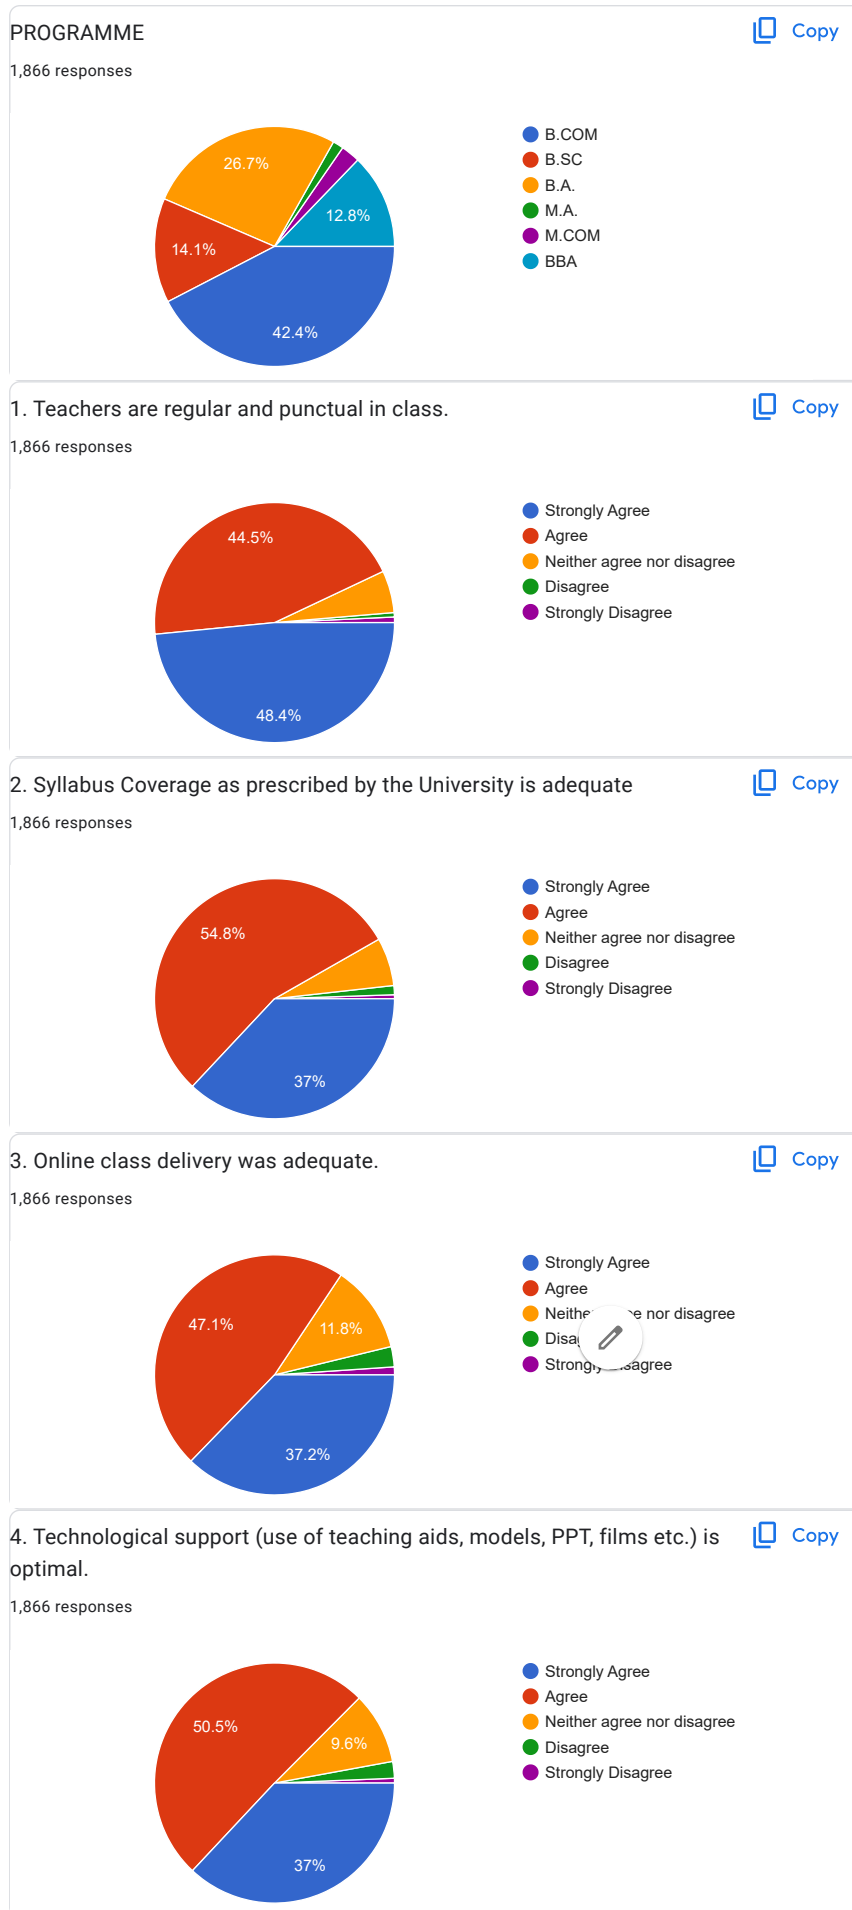

1. Student feedback indicates that more than 90% of students find the following to be satisfactory:
 - a. Teachers are regular and punctual in class (90.69%)
 - b. The classroom facilities are good. (93.87%)
 - c. The overall quality of the college regarding the Teaching-Learning process, Infrastructure and student support services is good. (90.12%)
 - d. 93.87% of respondents agreed that the safety and security of students have been ensured by the college.
2. Syllabus coverage as prescribed by the University of Calcutta, library facilities, technological support, student-teacher relationship have been found to be quite adequate by above 80% of the respondents.
3. 87% of the respondents have agreed that class delivery was not hampered during the Lockdown and 89.37% felt that the overall learning environment in the college is good.
4. 96% of the respondents from the science section have found the laboratory facilities and infrastructure to be adequate and well maintained.
5. 79% of the respondents from the commerce section also found the IT lab facilities to be adequate.
6. Almost 84% of respondents found the sports infrastructure to be good.
7. 83% stated that the number of value-added courses available would increase their chance of employability.
8. Around 15% of students (respondents) indicated that the extracurricular activities were not adequate.
9. 82% were satisfied with the services of the college administrative offices while 88% find the college to be clean and well-maintained.

0304210263

1504210024

0304200323

0304210128

0304210250

0304200081

0304200315

1,765 more responses are hidden