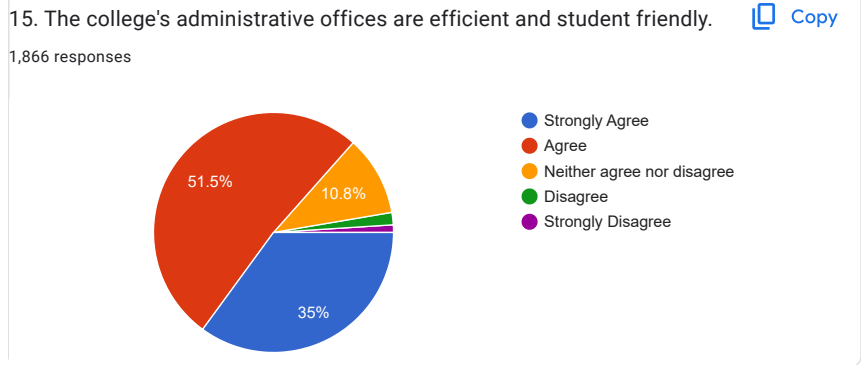

This content is neither created nor endorsed by Google. [Report Abuse](#) - [Terms of Service](#) - [Privacy Policy](#).

Google Forms